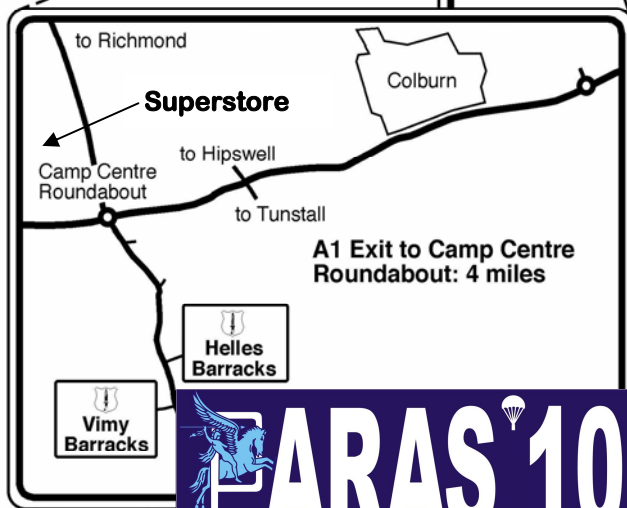

Address:

ITC Catterick
 Scotton Road
 Catterick Garrison
 N Yorks
 DL9 3PS

Distance by road to Catterick Garrison

	Miles
Teesside Airport	20
Darlington	15
Newcastle	50
York	50

Free Parking:

A combination of signposts and traffic marshals will direct you from the Camp Centre Roundabout to the designated parking areas. All parking spaces are free and within 800m of the start. Runners are advised to arrive between 0800-0900hrs.