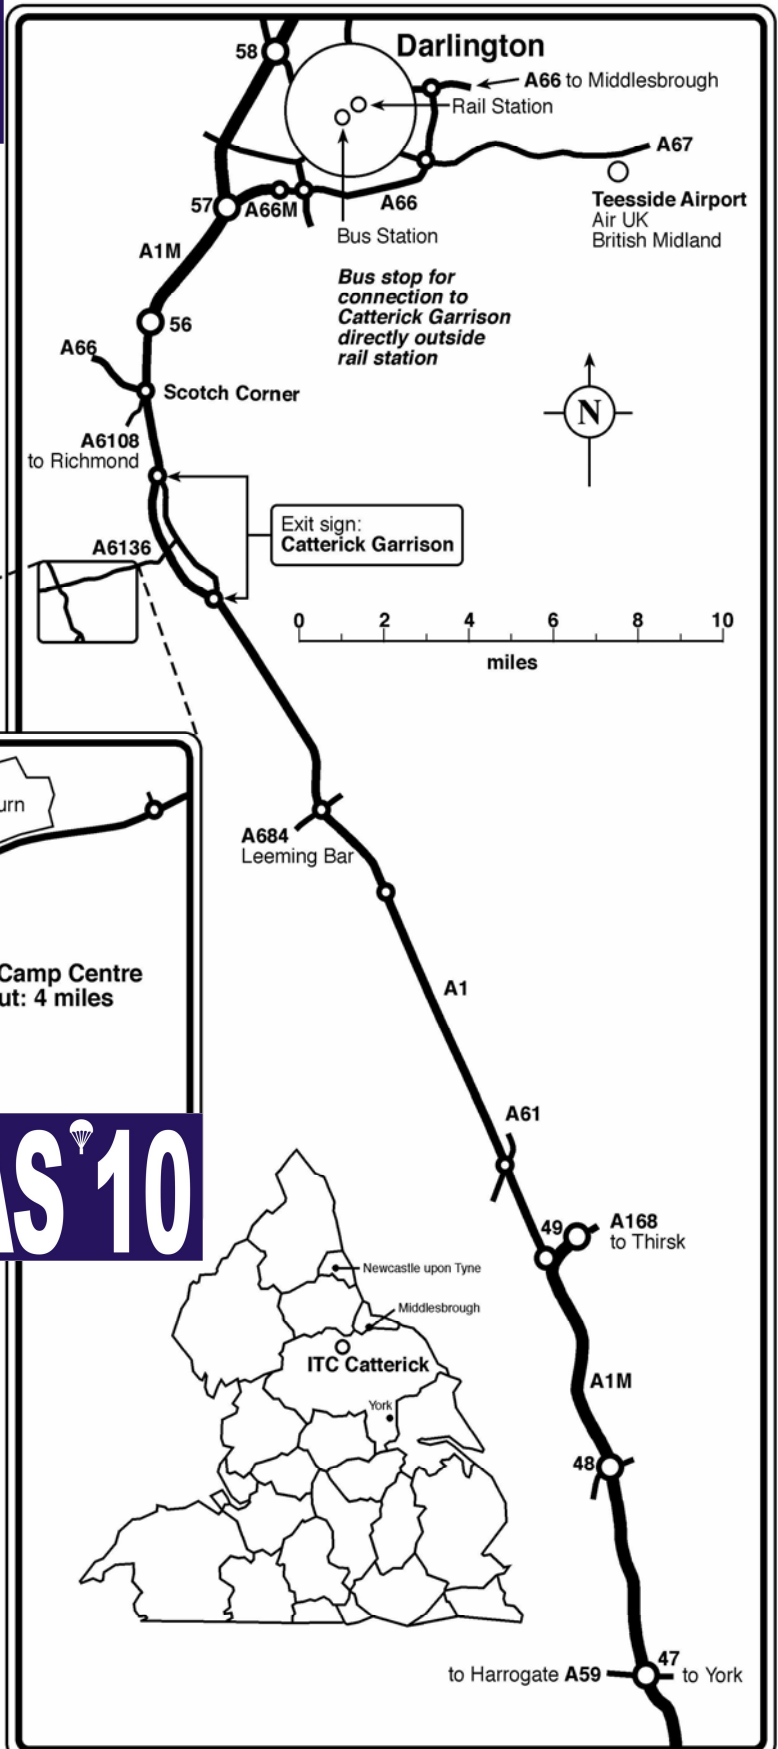

Address:

ITC Catterick
 Scotton Road
 Catterick Garrison
 N Yorks
 DL9 3PS

Distance by road to Catterick Garrison

	Miles
Teesside Airport	20
Darlington	15
Newcastle	50
York	50

Free Parking:

A combination of signposts and traffic marshals will direct you from the Camp Centre Roundabout to the designated parking areas. All parking spaces are free and within 800m of the start. Runners are advised to arrive between 0800-0900hrs.